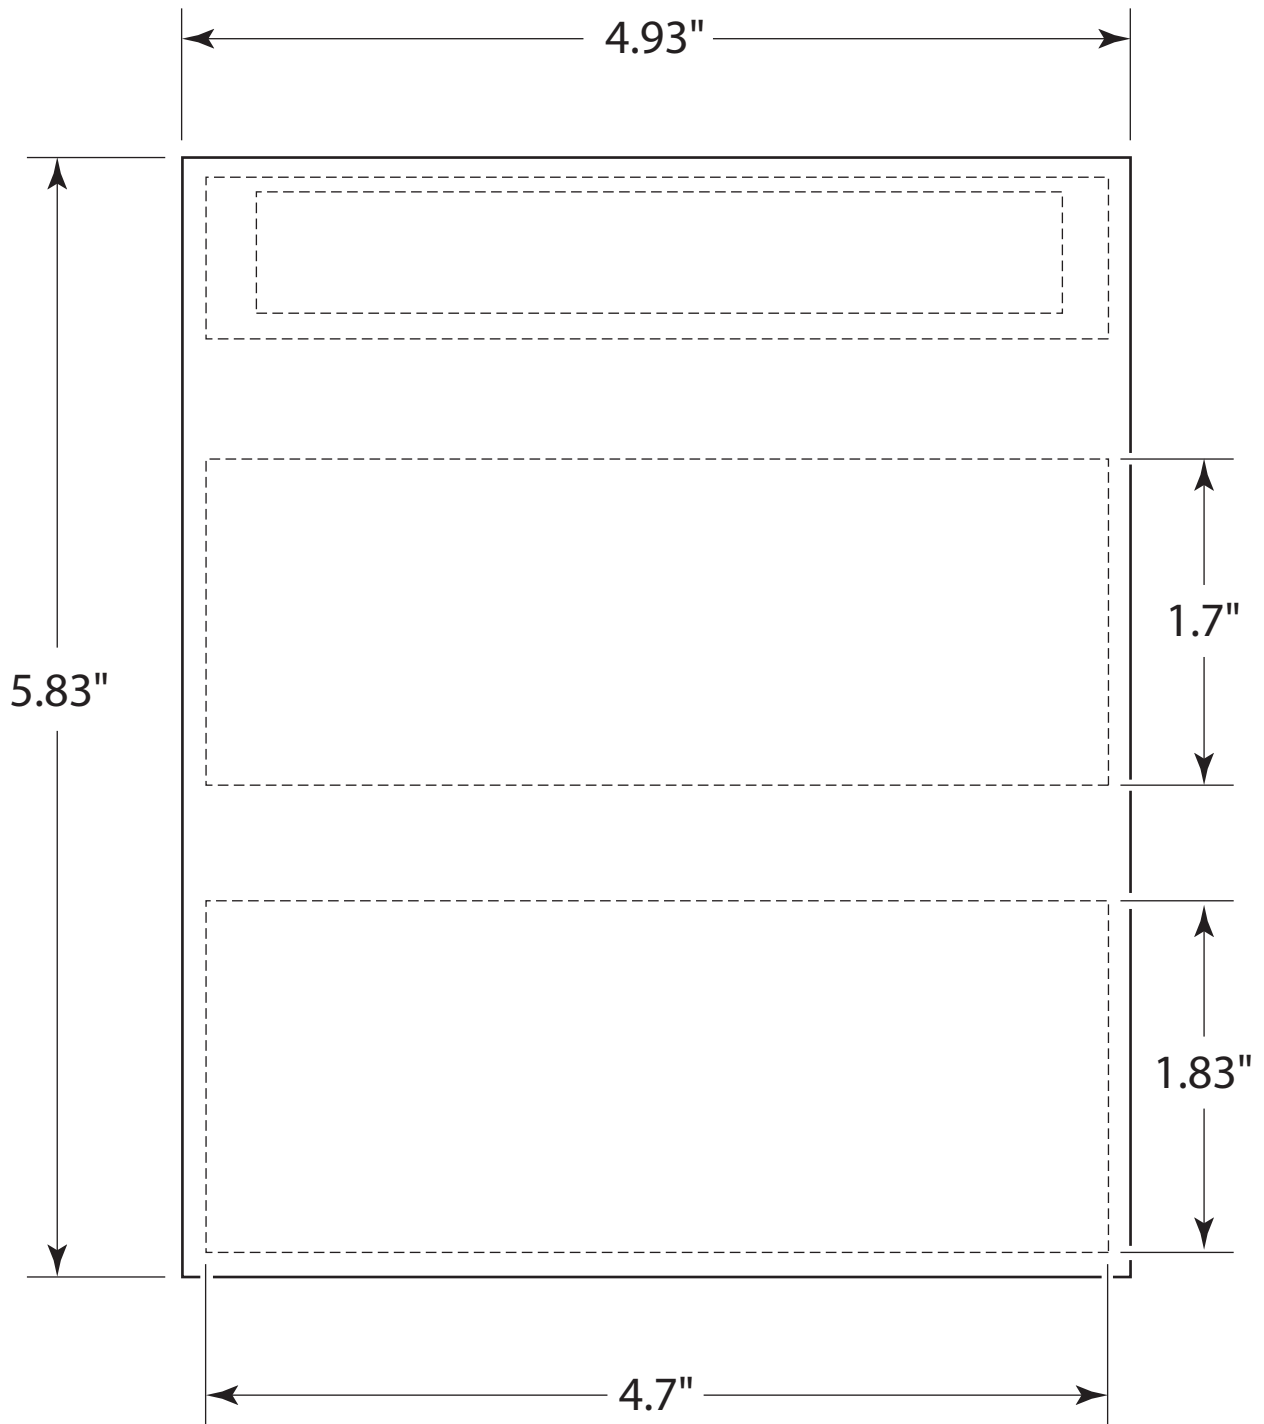

1.75 oz. Wrapper Specs

Chocolate Imprint area