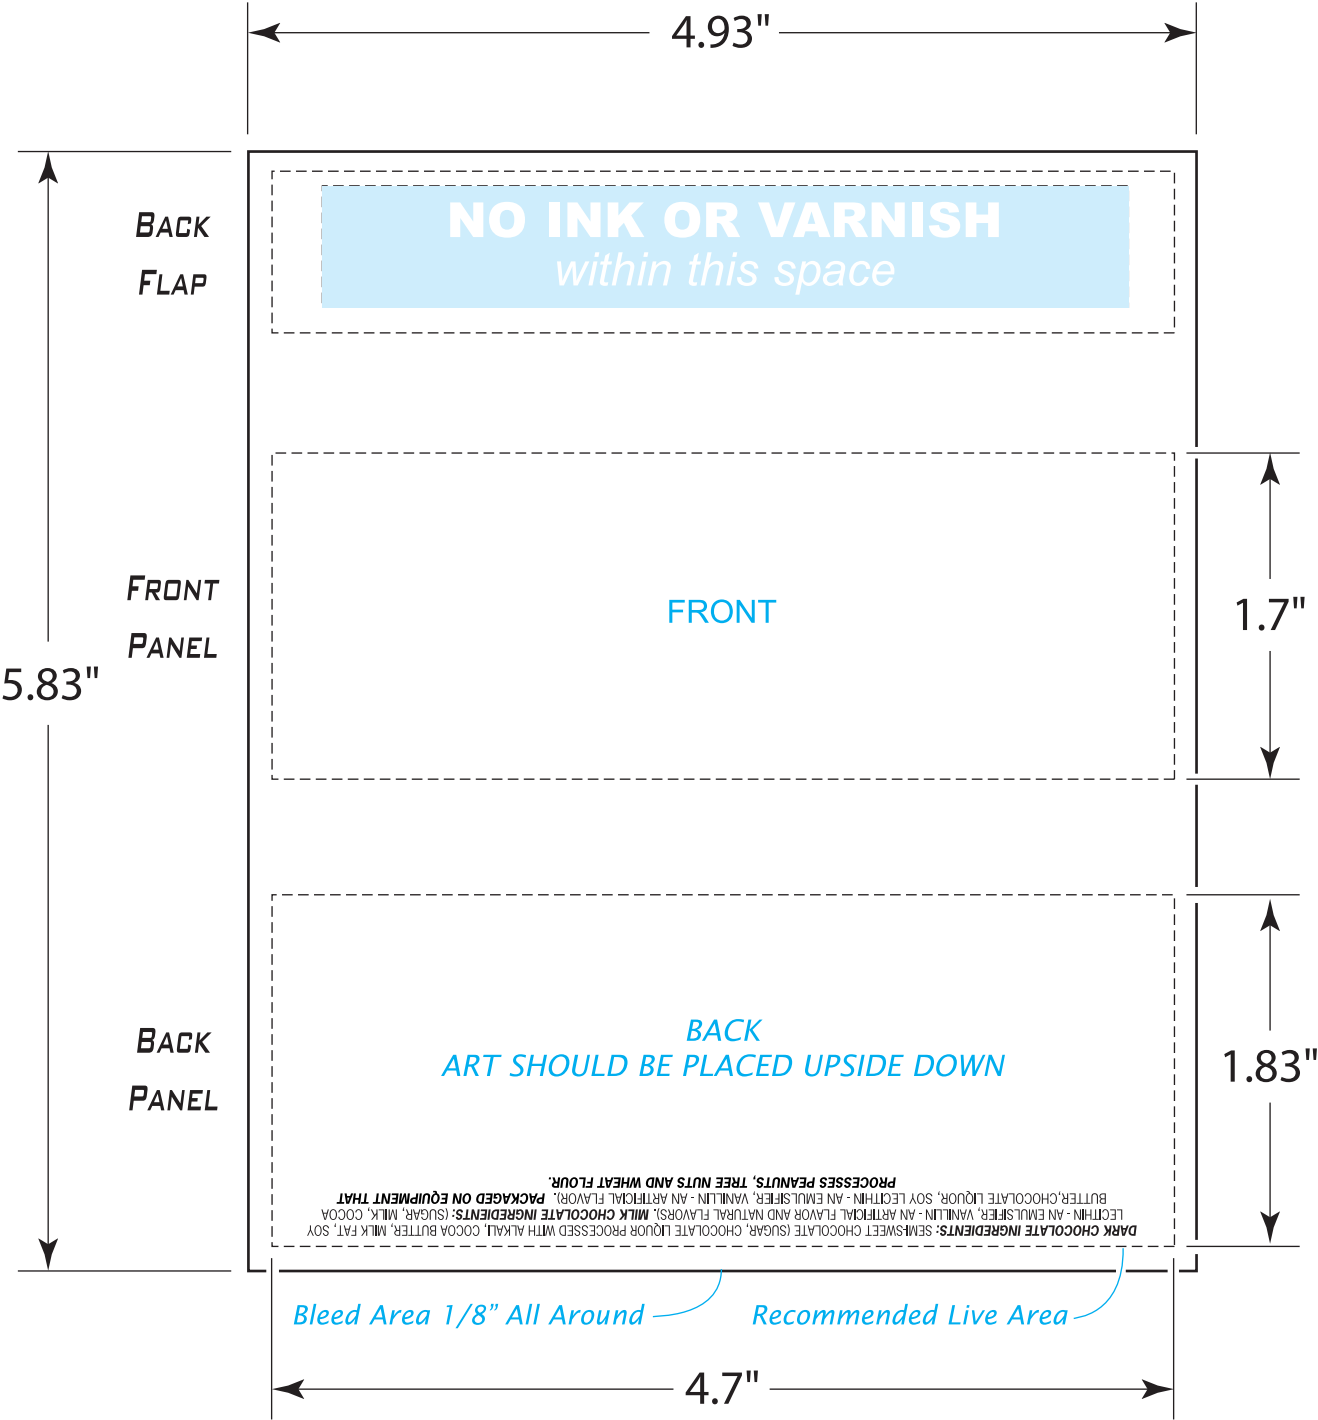

1.75 oz. Wrapper Specs

Chocolate Imprint area